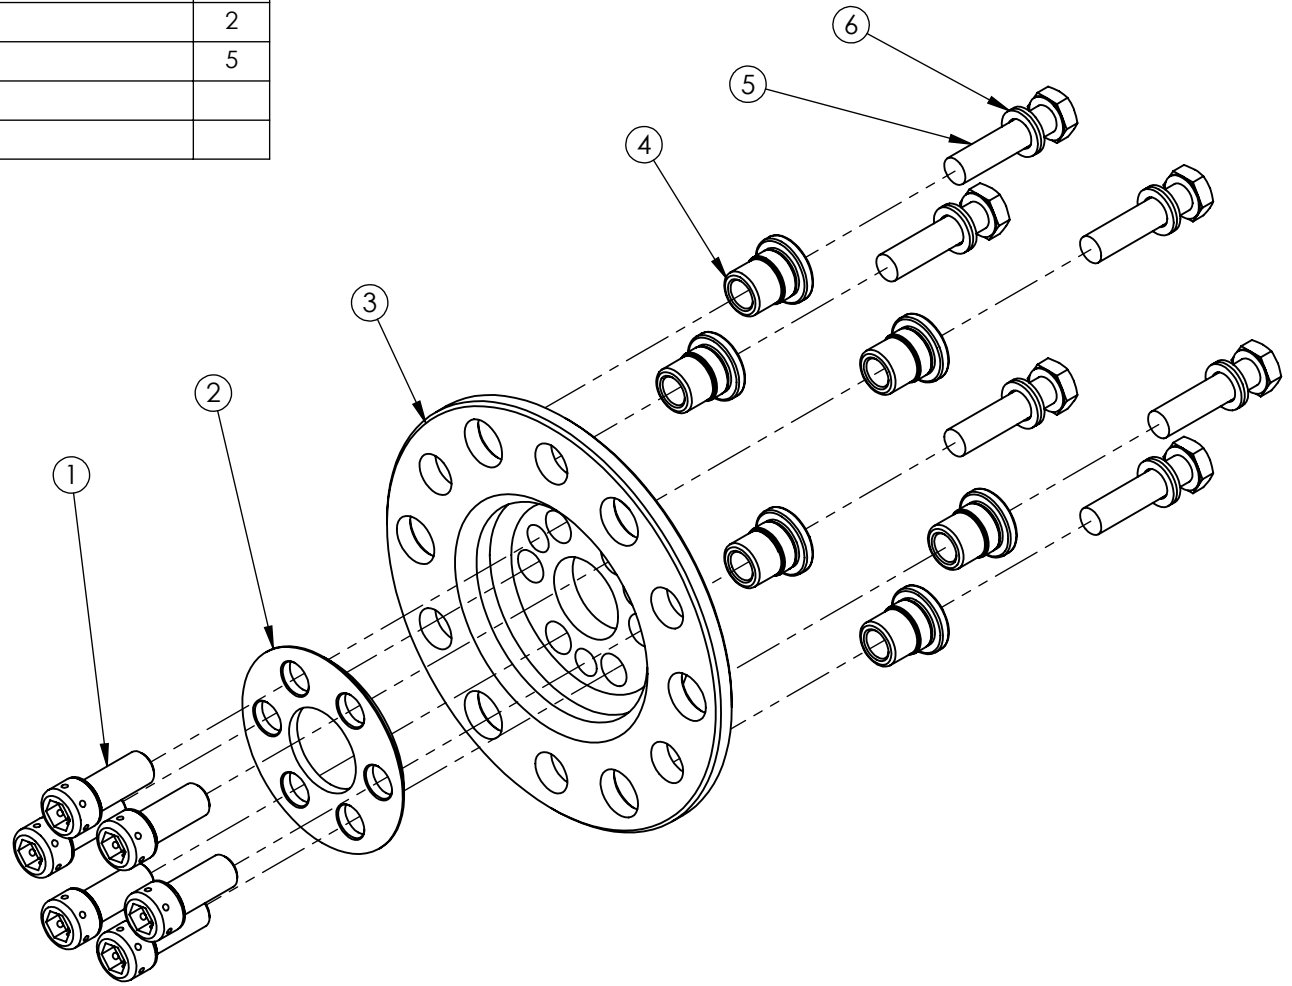

ITEM NO.	QTY	PART NO. ASSY NO.	DESCRIPTION	REV
1	6	P0212	Cap Screw, 3/8UNF x 7/8"	
2	1	P0211	Spacer, Jabiru Propeller Flange	1
3	1	P0209	Propeller Flange, Jabiru, Standard	2
4	6	P0059	Drive Lug, Jabiru	5
5	6	P0312-12	AN Bolt, 5/16 UNF x 1 1/4" (AN5-12)	
6	6	P0310	Nord-Lock Washer, M8	