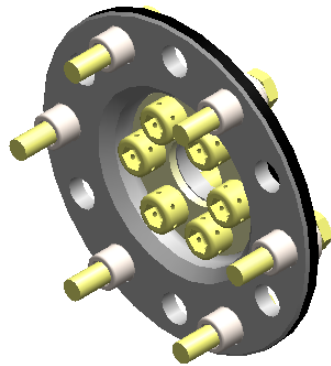

ITEM NO.	QTY	PART NO. ASSY NO.	DESCRIPTION	REV
1	6	P0212	Cap Screw, 3/8UNF x 7/8"	
2	1	P0211	Spacer, Jabiru Propeller Flange	1
3	1	P0209	Propeller Flange, Jabiru, Standard	2
4	6	P0059	Drive Lug, Jabiru	5
5	6	P0312-12	AN Bolt, 5/16 UNF x 1 1/4" (AN5-12)	
6	6	P0310	Nord-Lock Washer, M8	

ASSY FILE: Jabiru Extension Kit Assy	REV: 1				BOM	Airmaster <small>Airmaster Propellers Ltd 20 Haszard Rd, Massey PO Box 374, Kumeu Email: support@propellor.com Auckland, New Zealand Web: www.propellor.com</small>
DRG FILE: AE-JE0 Jabiru Extension Kit BOM						
ASSY NO: AE-JE0						
DESCRIPTION: Jabiru Extension Kit-Std Assembly	1	Original	27/03/14		COPYRIGHT RESERVED ©	The information contained in this drawing is the sole property of Airmaster. Any reproduction in part or whole without written permission of Airmaster is prohibited.
	REV	DESCRIPTION	DATE			