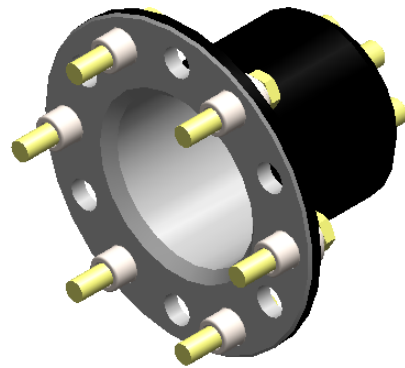

ITEM NO.	QTY.	PART NO. ASSY NO.	DESCRIPTION	REV
1	6	P0318	Cap Screw, 3/8UNF x 1"	
2	6	P0311	Nord-Lock Washer, 3/8in	
3	1	P0211	Spacer, Jabiru Propeller Flange	1
4	1	P0210	Propeller Flange, Jabiru, 2" Extension	2
5	6	P0059	Drive Lug, Jabiru	5
6	6	P0312-12	AN Bolt, 5/16 UNF x 1 1/4" (AN5-12)	
7	6	P0310	Nord-Lock Washer, M8	

ASSY FILE: Jabiru Extension Kit Assy

REV: 1

DRG FILE: AE-JE2.0 Jabiru Extension Kit BOM

ASSY NO: **AE-JE2.0**

DESCRIPTION: **Jabiru Extension Kit 2.0 Assembly**

REV	DESCRIPTION	DATE
1	Original	27/03/14

**BOM**