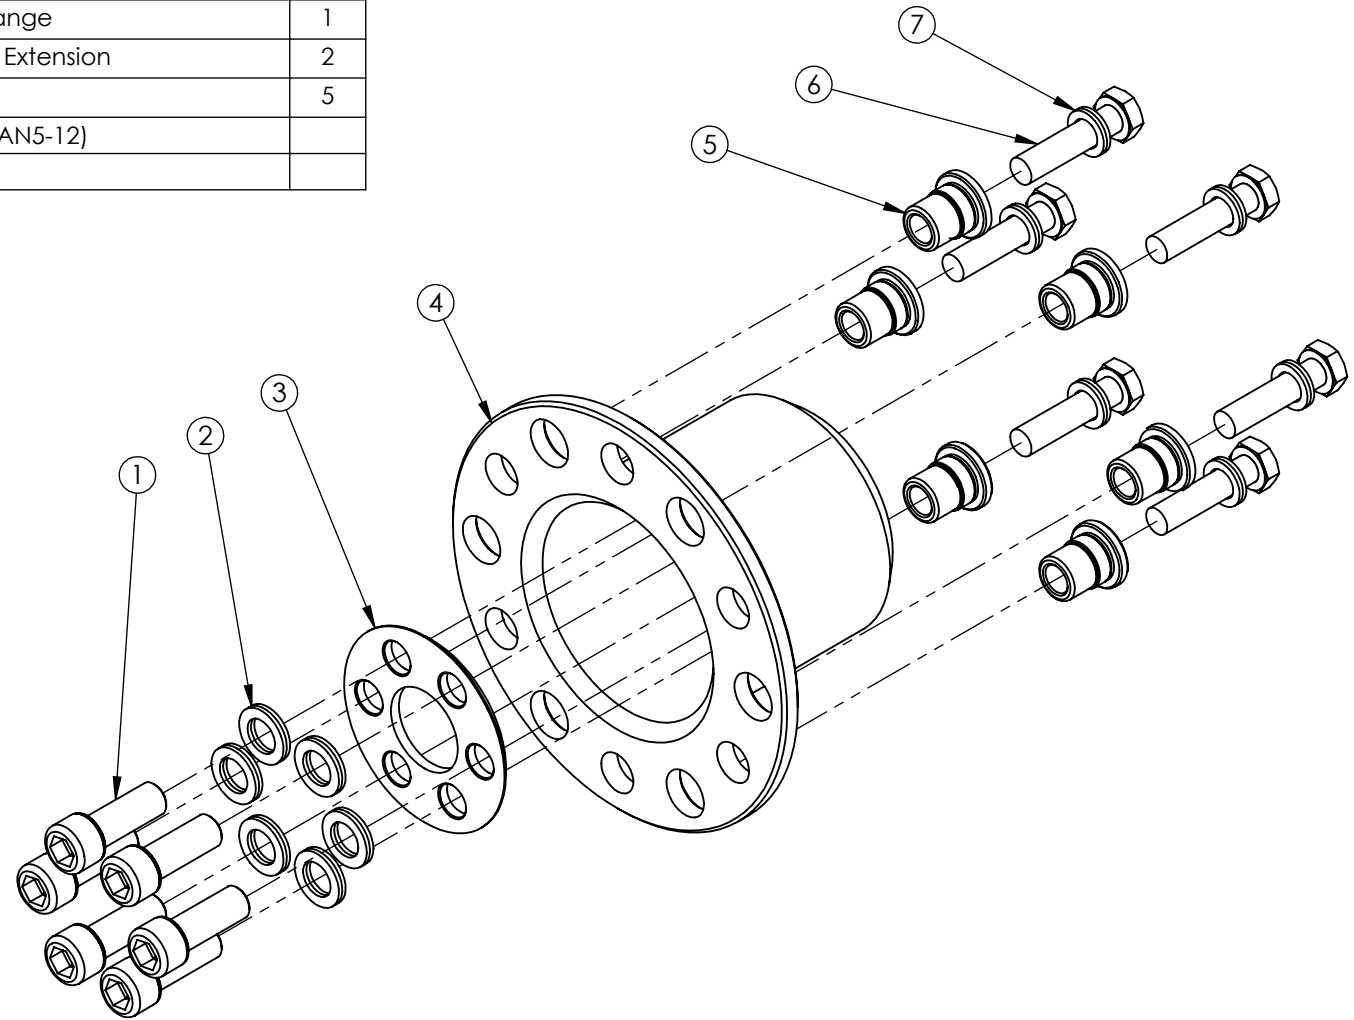

ITEM NO.	QTY.	PART NO. ASSY NO.	DESCRIPTION	REV
1	6	P0318	Cap Screw, 3/8UNF x 1"	
2	6	P0311	Nord-Lock Washer, 3/8in	
3	1	P0211	Spacer, Jabiru Propeller Flange	1
4	1	P0210	Propeller Flange, Jabiru, 2" Extension	2
5	6	P0059	Drive Lug, Jabiru	5
6	6	P0312-12	AN Bolt, 5/16 UNF x 1 1/4" (AN5-12)	
7	6	P0310	Nord-Lock Washer, M8	

ASSY FILE: Jabiru Extension Kit Assy

REV: 1

DRG FILE: AE-JE2.0 Jabiru Extension Kit BOM

ASSY NO: **AE-JE2.0**

DESCRIPTION: **Jabiru Extension Kit 2.0 Assembly**

REV	DESCRIPTION	DATE
1	Original	27/03/14

**BOM**